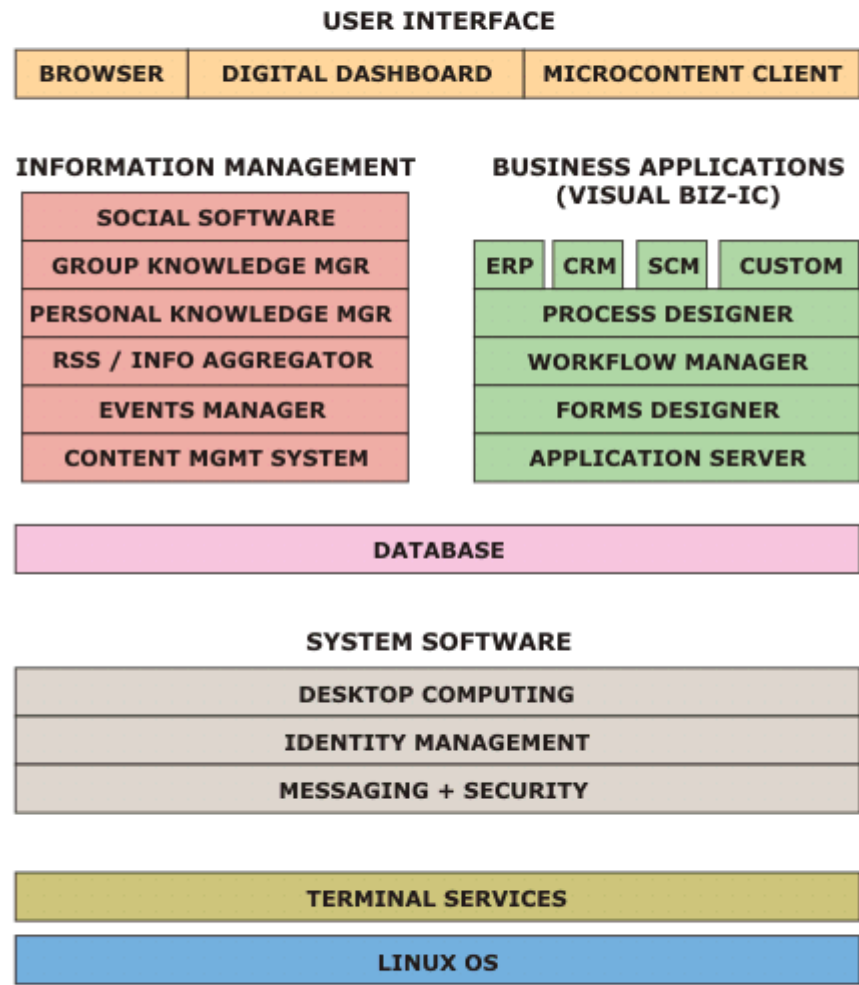

**AFFORDABLE COMPUTING ECOSYSTEM**

## NEEDED

### 10 KEY INNOVATIONS

- **All-In-One Server-Software Solutions**
- **Linux Biz PC, Dev PC**
- **Rs 5,000 Computer**
- **Local Languages Support**
- **Next-Generation Desktop**
- **Visual Biz-ic for BPM**
- **Information Marketplace**
- **Remote Management**
- **Solution Distribution Network**
- **Fixed-Price Broadband Bundles**

# REFERENCE ARCHITECTURES FOR SMEs IN EMERGING MARKETS

**HARDWARE ARCHITECTURE**

**SOFTWARE ARCHITECTURE**