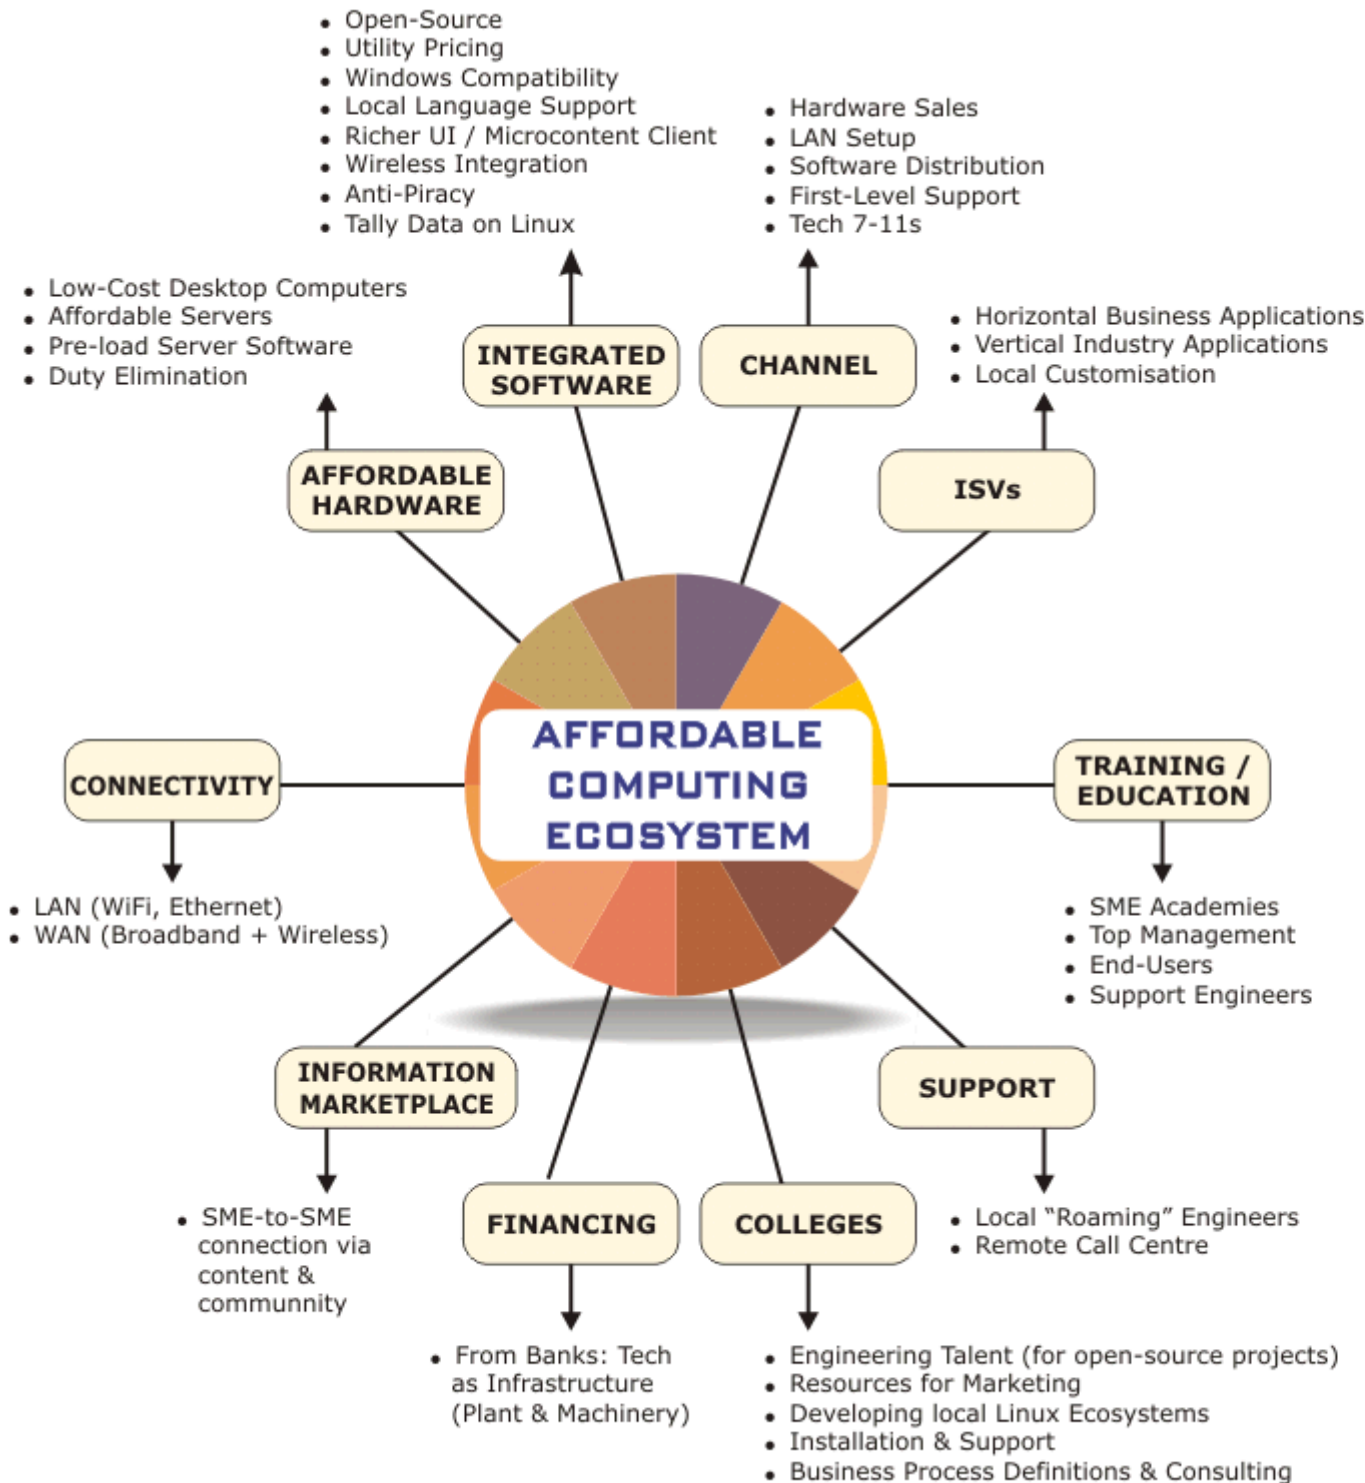

NEEDED

10 KEY INNOVATIONS

- **All-In-One Server-Software Solutions**
- **Linux Biz PC, Dev PC**
- **Rs 5,000 Computer**
- **Local Languages Support**
- **Next-Generation Desktop**
- **Visual Biz-ic for BPM**
- **Information Marketplace**
- **Remote Management**
- **Solution Distribution Network**
- **Fixed-Price Broadband Bundles**